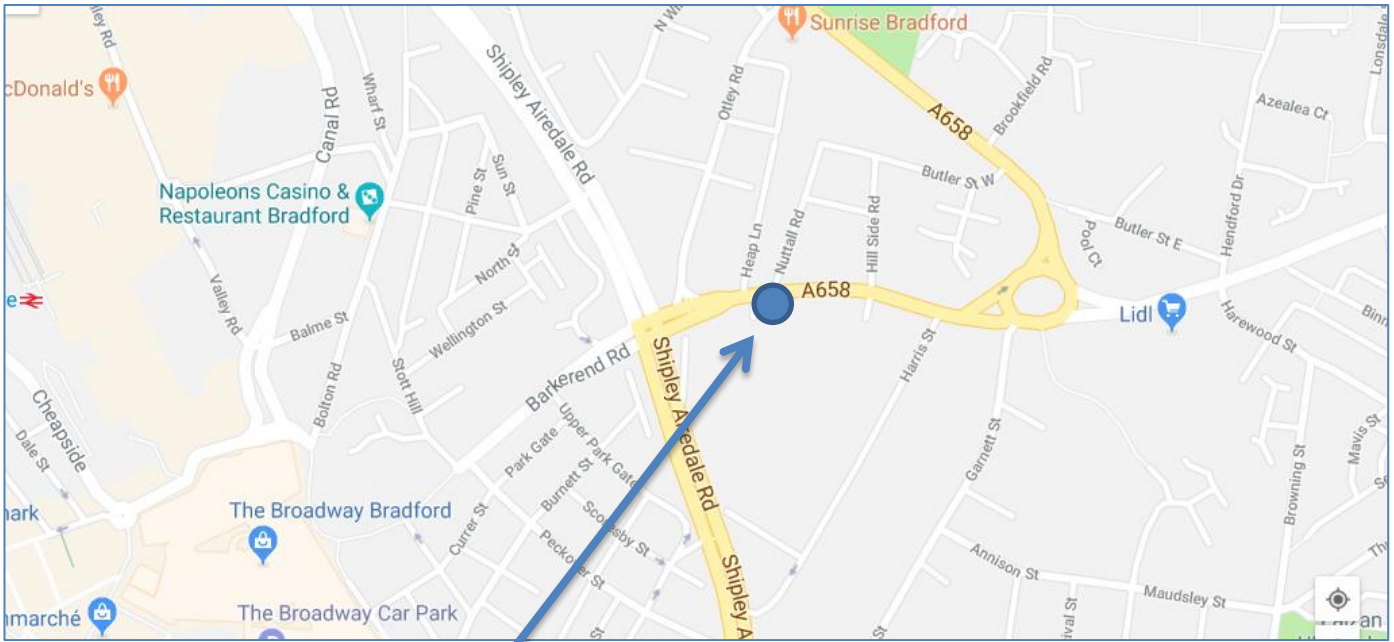

**Appleton House Training Centre
130 Barkerend Road, Bradford, BD3 9BD**

Appleton House Training Centre, 130 Barkerend Road, Bradford, BD3 9BD

Public Transport

Buses 670, 687, X11 from Interchange
Bus 645 from Market Street

Parking:

Burnett Street, Bradford, BD1 4AU	£4 Over 3 hours	
Broadway Centre, Bradford	£3 Up to 5 Hours	£5 Over 5 hours

There is some on street free parking for those arriving in good time which is highlighted on the map below **in red**.